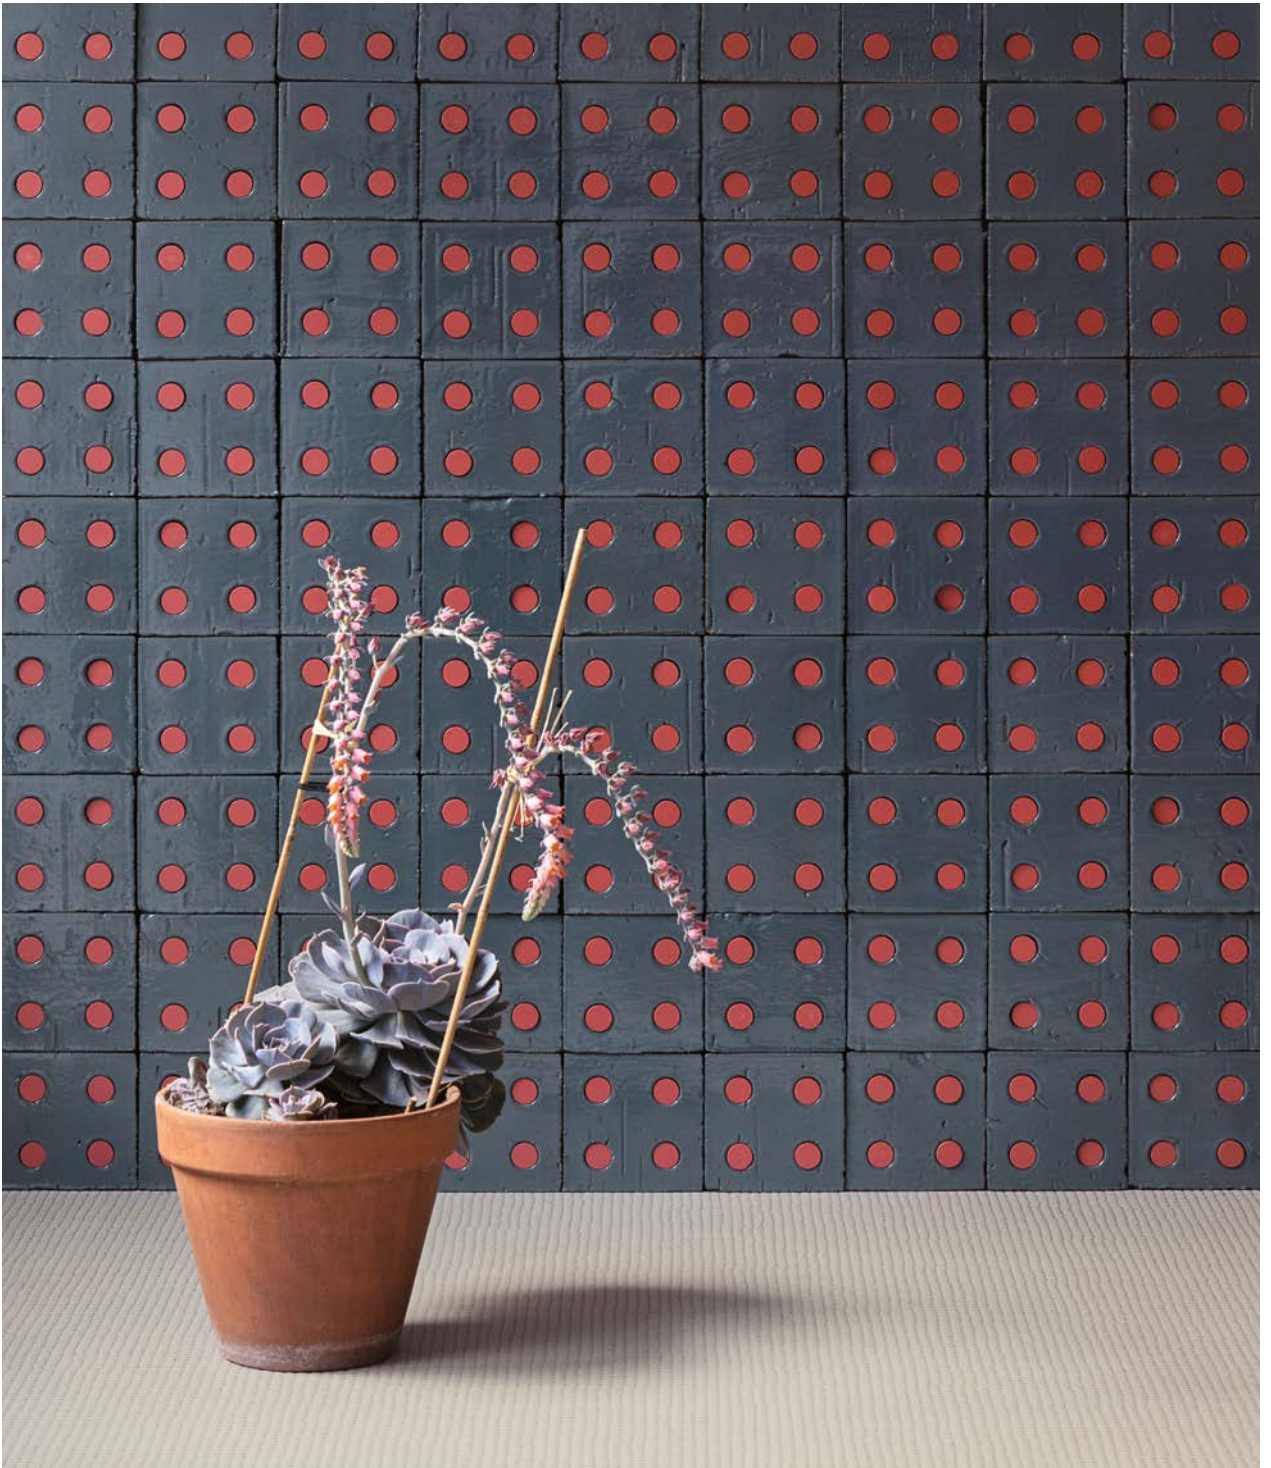

Bloc

Bloc Natural. Wall: Rombini Triangle Extra Small Matt Red. Floor: Pico Down Natural Argile.

Wall: Bloc Blue Glossy + Red Tube. Floor: Pico Blue Dots Gris.

Bloc Blue Glossy

Design by Ronan & Erwan Bouroullec  
Photography by Studio Bouroullec, Delfino Sisto Legnani