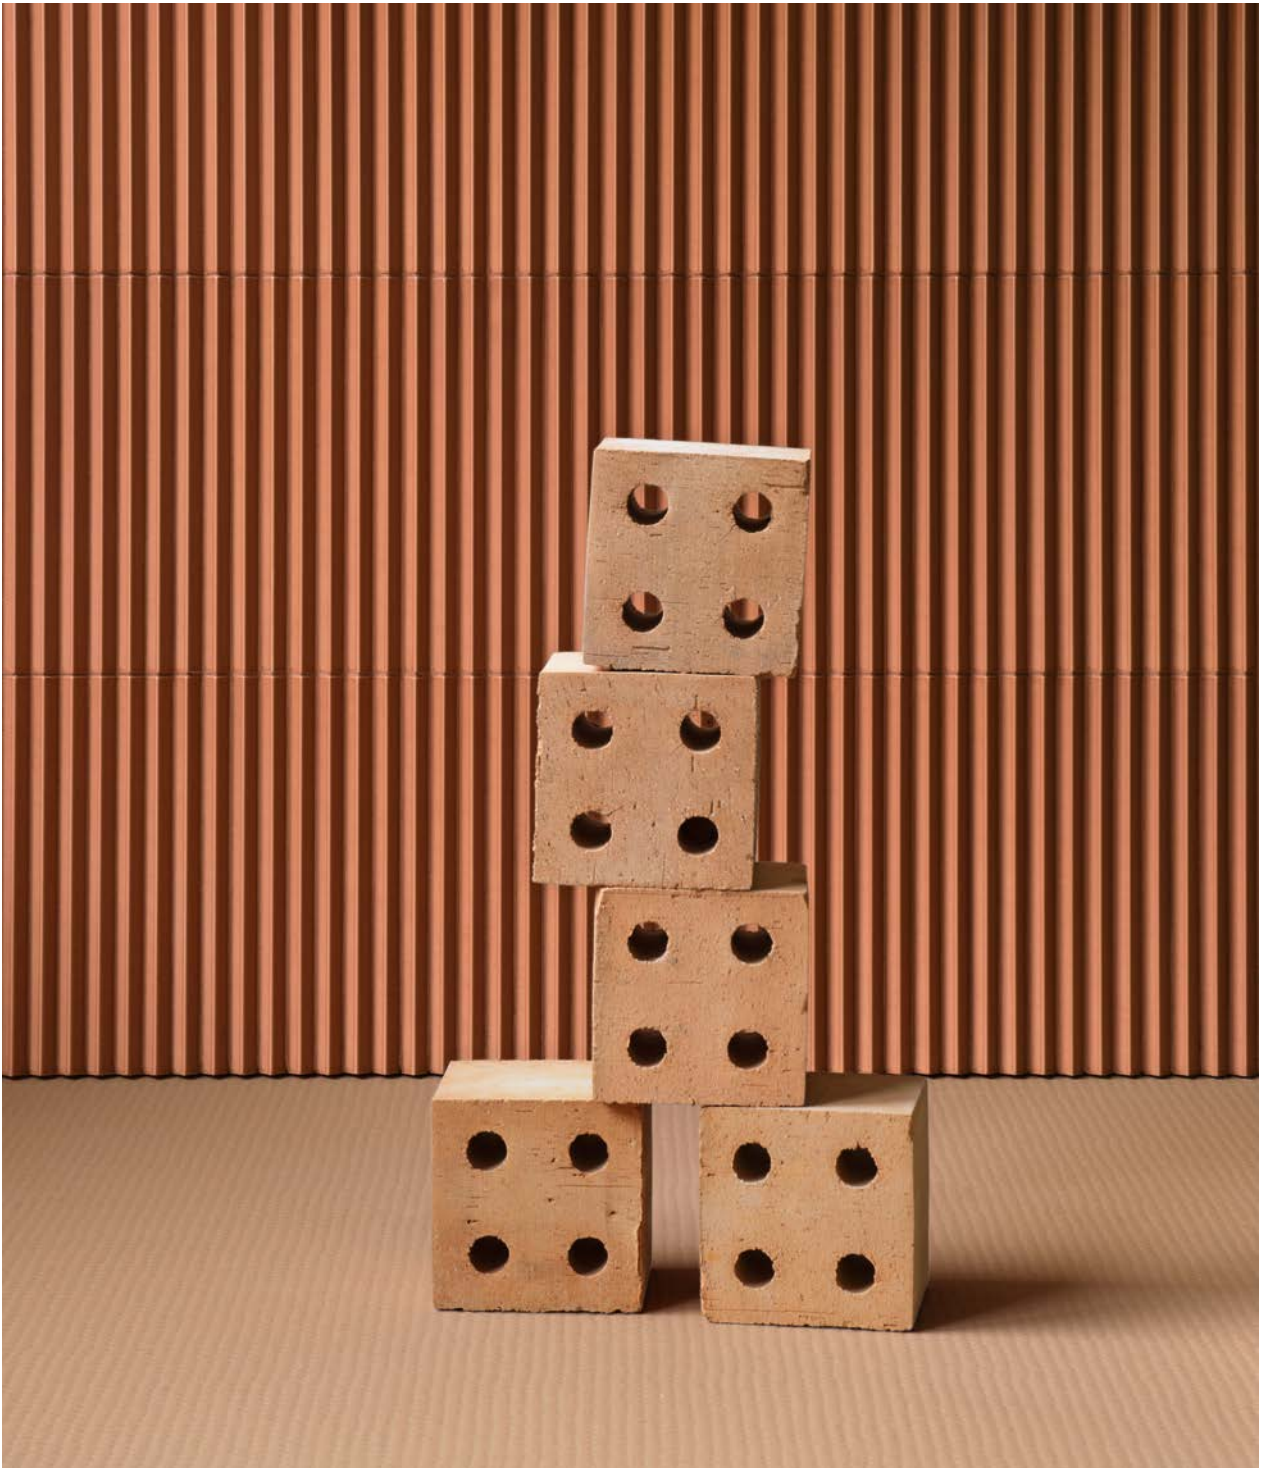

Bloc

Bloc Natural. Wall: Rombini Triangle Extra Small Matt Red. Floor: Pico Down Natural Argile.

Wall: Bloc Blue Glossy + Red Tube. Floor: Pico Blue Dots Gris.

Bloc Blue Glossy

Design by Ronan & Erwan Bouroullec  
Photography by Studio Bouroullec, Delfino Sisto Legnani