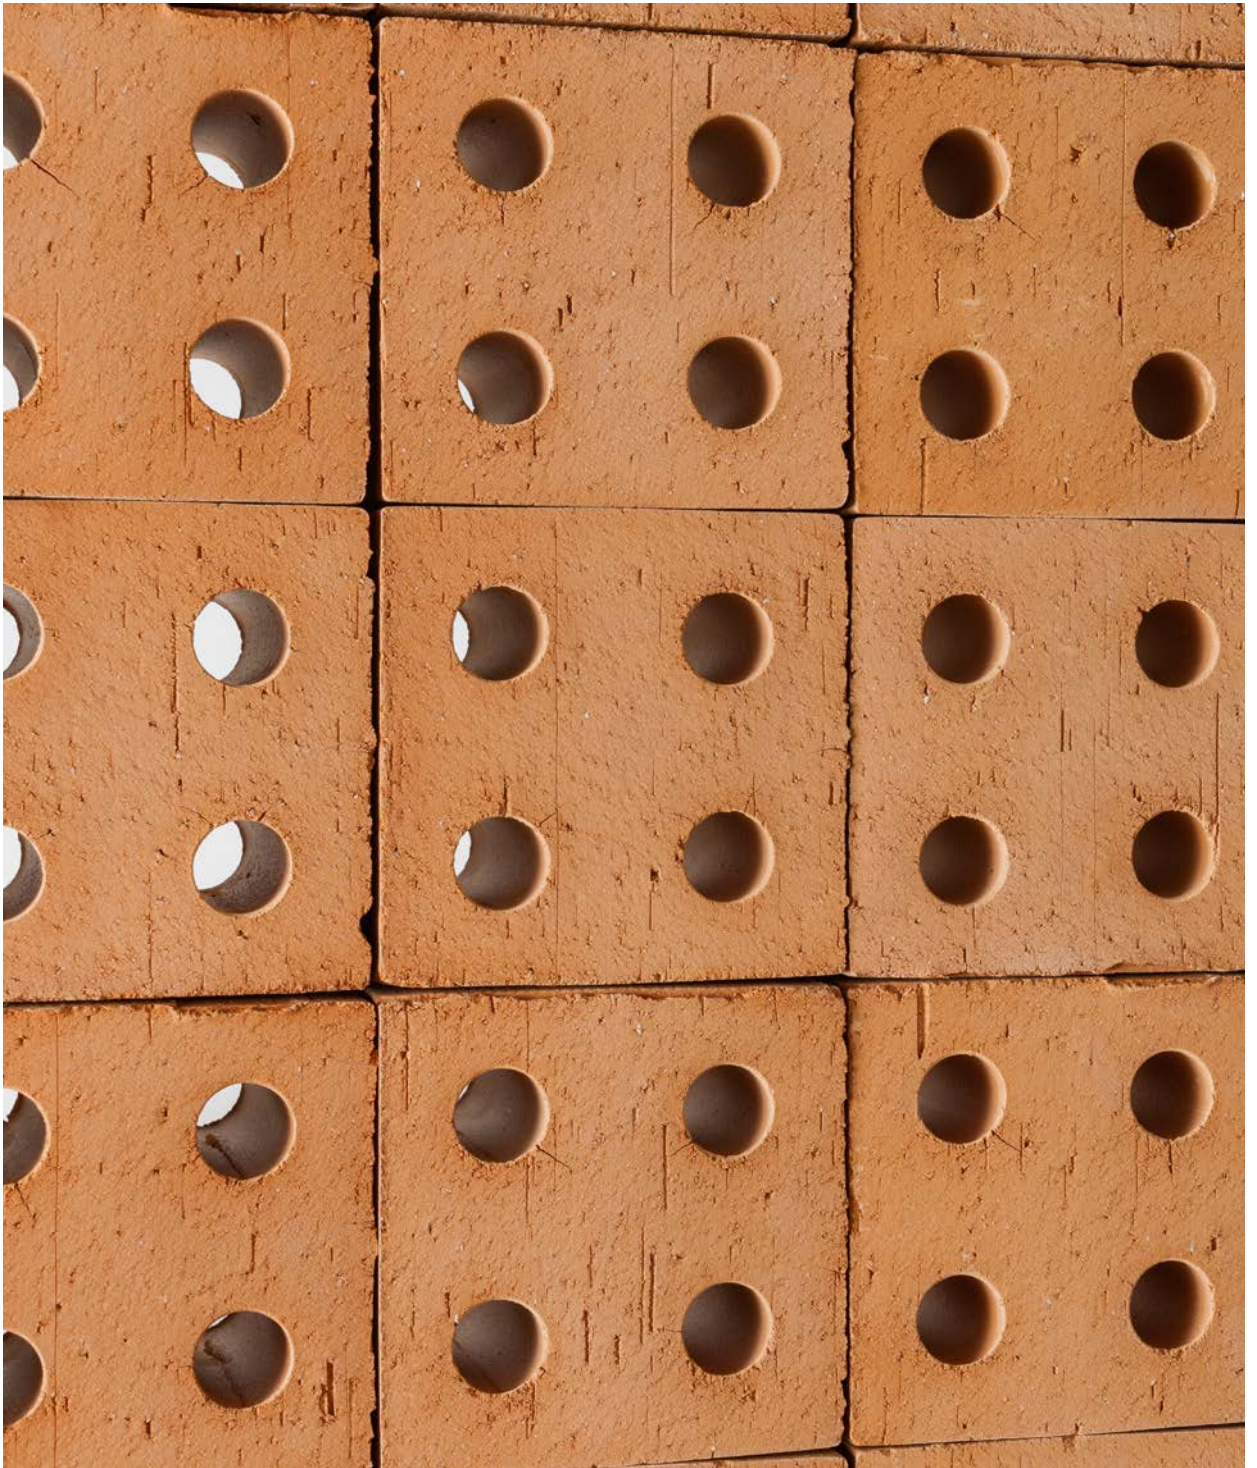

Bloc

Bloc Natural. Wall: Rombini Triangle Extra Small Matt Red. Floor: Pico Down Natural Argile.

Wall: Bloc Blue Glossy + Red Tube. Floor: Pico Blue Dots Gris.

Bloc Blue Glossy

Design by Ronan & Erwan Bouroullec  
Photography by Studio Bouroullec, Delfino Sisto Legnani